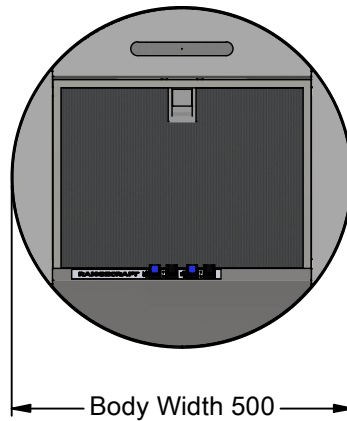

RPD

Island

Rectangular Vents

Slotted Vents

Model	RPD 50L-1	Model	RPD 50L-1
Body Width	500mm	Filter Size	379mm x 290mm
Motor Box / Flue Width	N/A	Conversion Top/Back Back/Top	NO
Motor Qty	1	Electrical Connection	10 Amp Lead
LED Light	Cool	Minimum Height (H =)	1000mm
Nightlight	YES	Maximum Height (H =)	1500mm
Light Qty	1	PowderKote® Available	YES
Light Centres	Centre	All-thread Fixing Centres	410mm x 160mm
Filter Qty	1	Corner Type	N/A
		Condari Pty Ltd.	Version: A 14/04/2020F Page 1 of 1