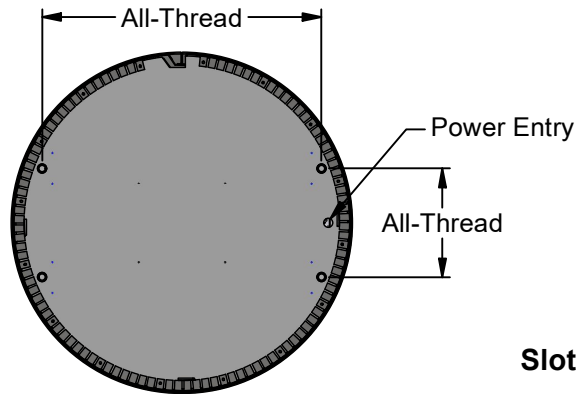

RPD

Island

Rectangular Vents

Slotted Vents

Model	RPD 50L-1	Model	RPD 50L-1
Body Width	500mm	Filter Size	379mm x 290mm
Motor Box / Flue Width	N/A	Conversion Top/Back Back/Top	NO
Motor Qty	1	Electrical Connection	10 Amp Lead
LED Light	Cool	Minimum Height (H =)	1000mm
Nightlight	YES	Maximum Height (H =)	1500mm
Light Qty	1	PowderKote® Available	YES
Light Centres	Centre	All-thread Fixing Centres	410mm x 160mm
Filter Qty	1	Corner Type	N/A
		Condari Pty Ltd.	Version: A 14/04/2020F Page 1 of 1