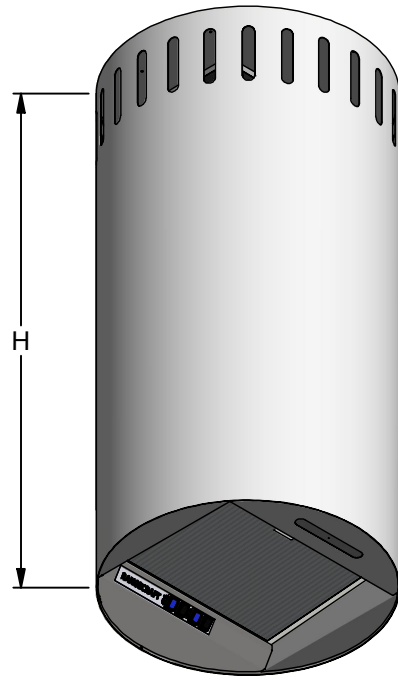

RPD

Island

Rectangular Vents

Slotted Vents

Model	RPD 50L-1	Model	RPD 50L-1
Body Width	500mm	Filter Size	379mm x 290mm
Motor Box / Flue Width	N/A	Conversion Top/Back Back/Top	NO
Motor Qty	1	Electrical Connection	10 Amp Lead
LED Light	Cool	Minimum Height (H =)	1000mm
Nightlight	YES	Maximum Height (H =)	1500mm
Light Qty	1	PowderKote® Available	YES
Light Centres	Centre	All-thread Fixing Centres	410mm x 160mm
Filter Qty	1	Corner Type	N/A
		Condari Pty Ltd.	Version: A 14/04/2020F Page 1 of 1